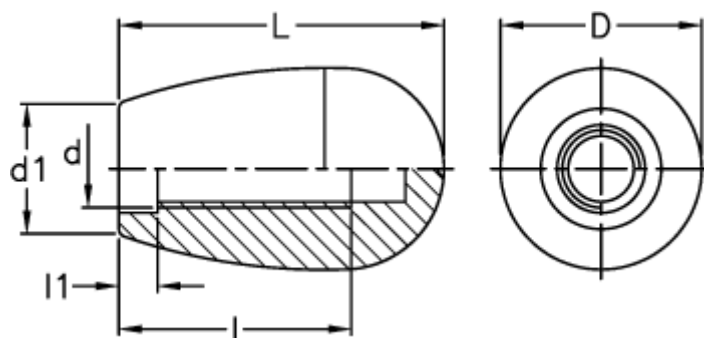

Data Sheet

Article number: 2304020901

Description: E+G Handle
I.222/25-M6

Measures

d = M6

D = 15

d1 = 12

l = 16

L = 25

l1 = 4